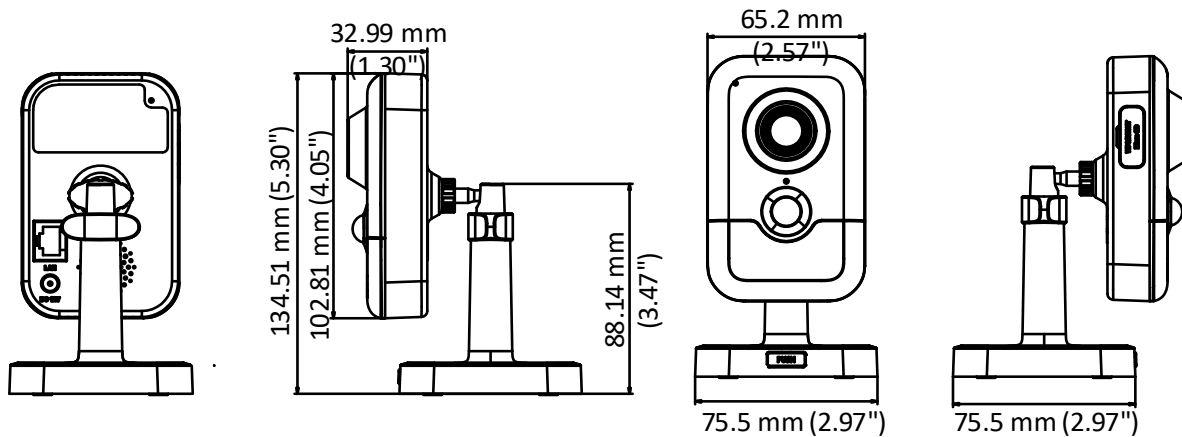

Dimension

Distributed by

HIKVISION®

Headquarters

No.555 Qianmo Road, Binjiang District,
Hangzhou 310051, China
T +86-571-8807-5998
overseasbusiness@hikvision.com

Hikvision USA
T +1-909-895-0400
sales.usa@hikvision.com

Hikvision Australia
T +61-2-8599-4233
salesau@hikvision.com

Hikvision India
T +91-22-28469900
sales@pramahikvision.com

Hikvision Canada
T +1-866-200-6690
sales.canada@hikvision.com

Hikvision Thailand
T +662-275-9949
sales.thailand@hikvision.com

Hikvision Europe
T +31-23-5542770
sales.eu@hikvision.com

Hikvision Italy
T +39-0438-6902
info.it@hikvision.com

Hikvision Brazil
T +55 11 3318-0050
Latam.support@hikvision.com

Hikvision Turkey
T +90 (216)521 7070- 7074
sales.tr@hikvision.com

Hikvision Malaysia
T +601-7652-2413
sales.my@hikvision.com

Hikvision UK & Ireland
T +01628-902140
sales.uk@hikvision.com

Hikvision South Africa
Tel: +27 (10) 0351172
sale.africa@hikvision.com

Hikvision France
T +33(0)1-85-330-450
info.fr@hikvision.com

Hikvision Kazakhstan
T +7-727-9730667
nikia.panfilov@hikvision.ru

Hikvision Vietnam
T +84-974270888
sales.vt@hikvision.com

Hikvision UAE
T +971-4-4432090
salesme@hikvision.com

Hikvision Singapore
T +65-6684-4718
sg@hikvision.com

Hikvision Spain
T +34-91-737-16-55
info.es@hikvision.com

Hikvision Tashkent
T +99-87-1238-9438
uzb@hikvision.ru

Hikvision Hong Kong
T +852-2151-1761
info.hk@hikvision.com

Hikvision Russia
T +7-495-669-67-99
sateru@hikvision.com

Hikvision Korea
T +82-[0]31-731-8817
sales.korea@hikvision.com

Hikvision Poland
T +48-22-460-01-50
info.pl@hikvision.com

Hikvision Indonesia
T +62-21-2933759
Sales.Indonesia@hikvision.com